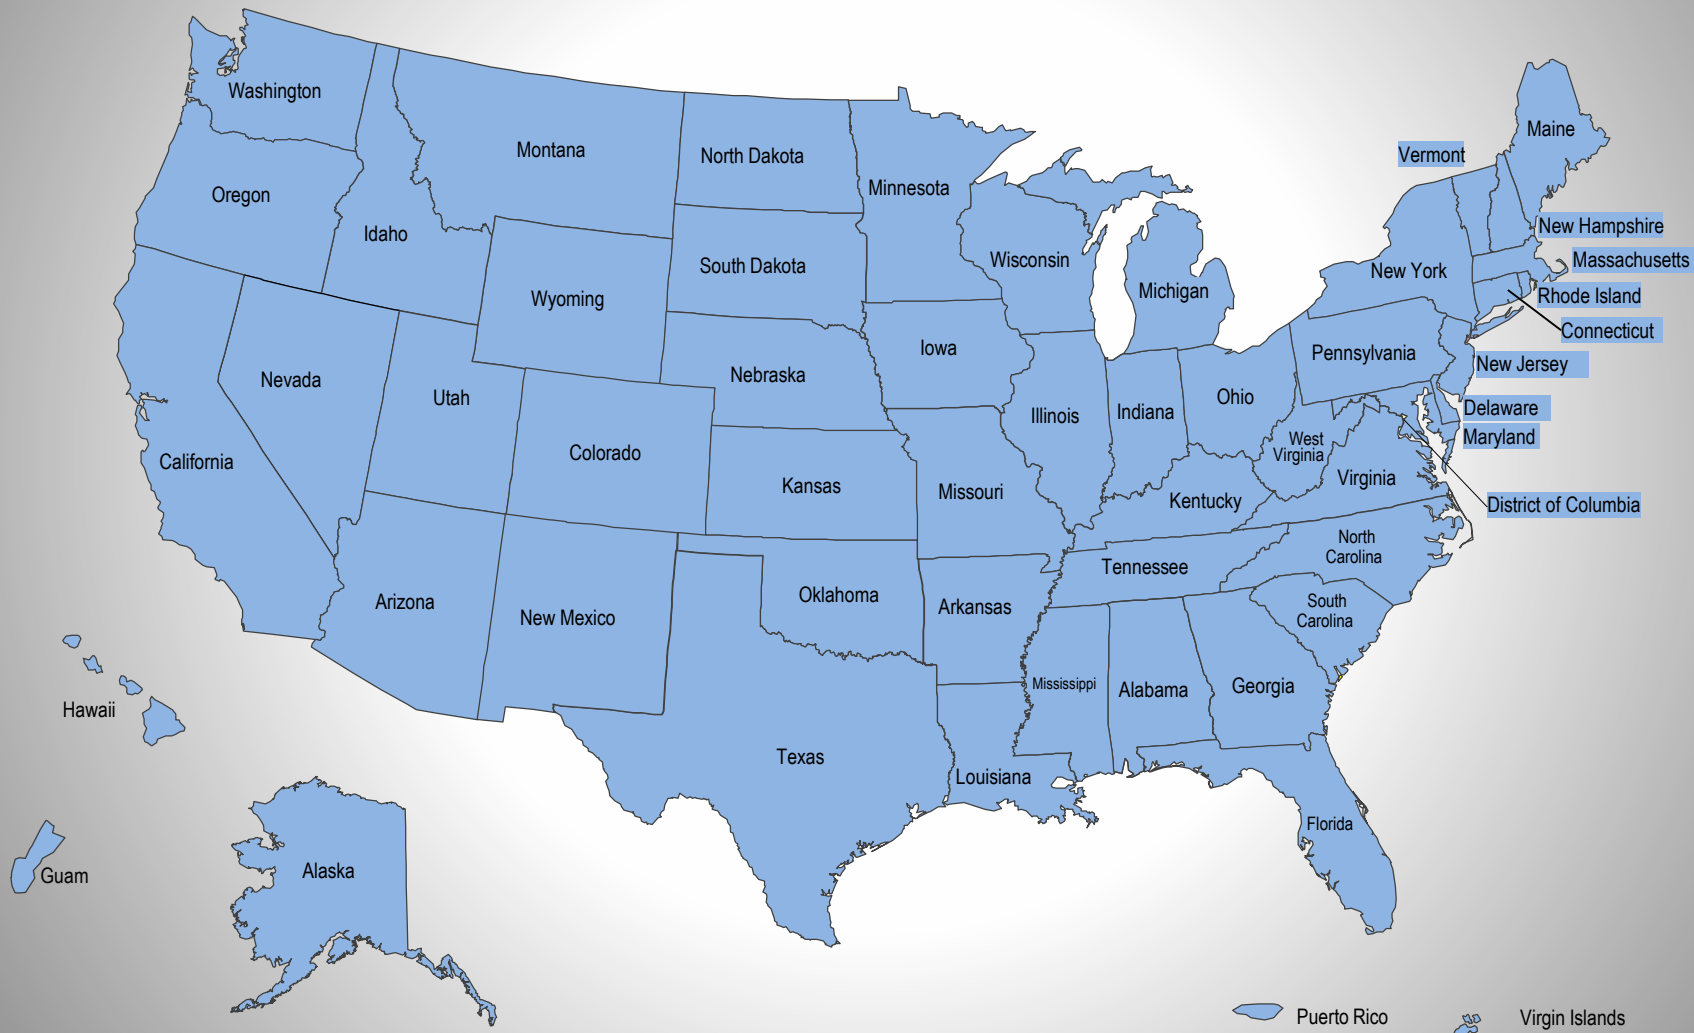

# State Adoption of Uniform State Test

States which have adopted the UST

# UST Adoption Table

Have adopted the UST			
Alabama	Illinois	Nebraska	South Carolina DCA
Alaska	Indiana DFI	Nevada	South Dakota
Arizona	Indiana SOS	New Hampshire	Tennessee
Arkansas	Iowa	New Jersey	Texas OCCC
California BRE	Kansas	New Mexico	Texas SML
California DBO	Kentucky	New York	Utah DFI
Colorado	Louisiana	North Carolina	Utah DRE
Connecticut	Maine	North Dakota	Vermont
Delaware	Maryland	Ohio	Virgin Islands
District of Columbia	Massachusetts	Oklahoma	Virginia
Florida	Michigan	Oregon	Washington
Georgia	Minnesota	Pennsylvania	West Virginia
Guam*	Mississippi	Puerto Rico	Wisconsin
Hawaii	Missouri	Rhode Island	Wyoming
Idaho	Montana	South Carolina BFI	